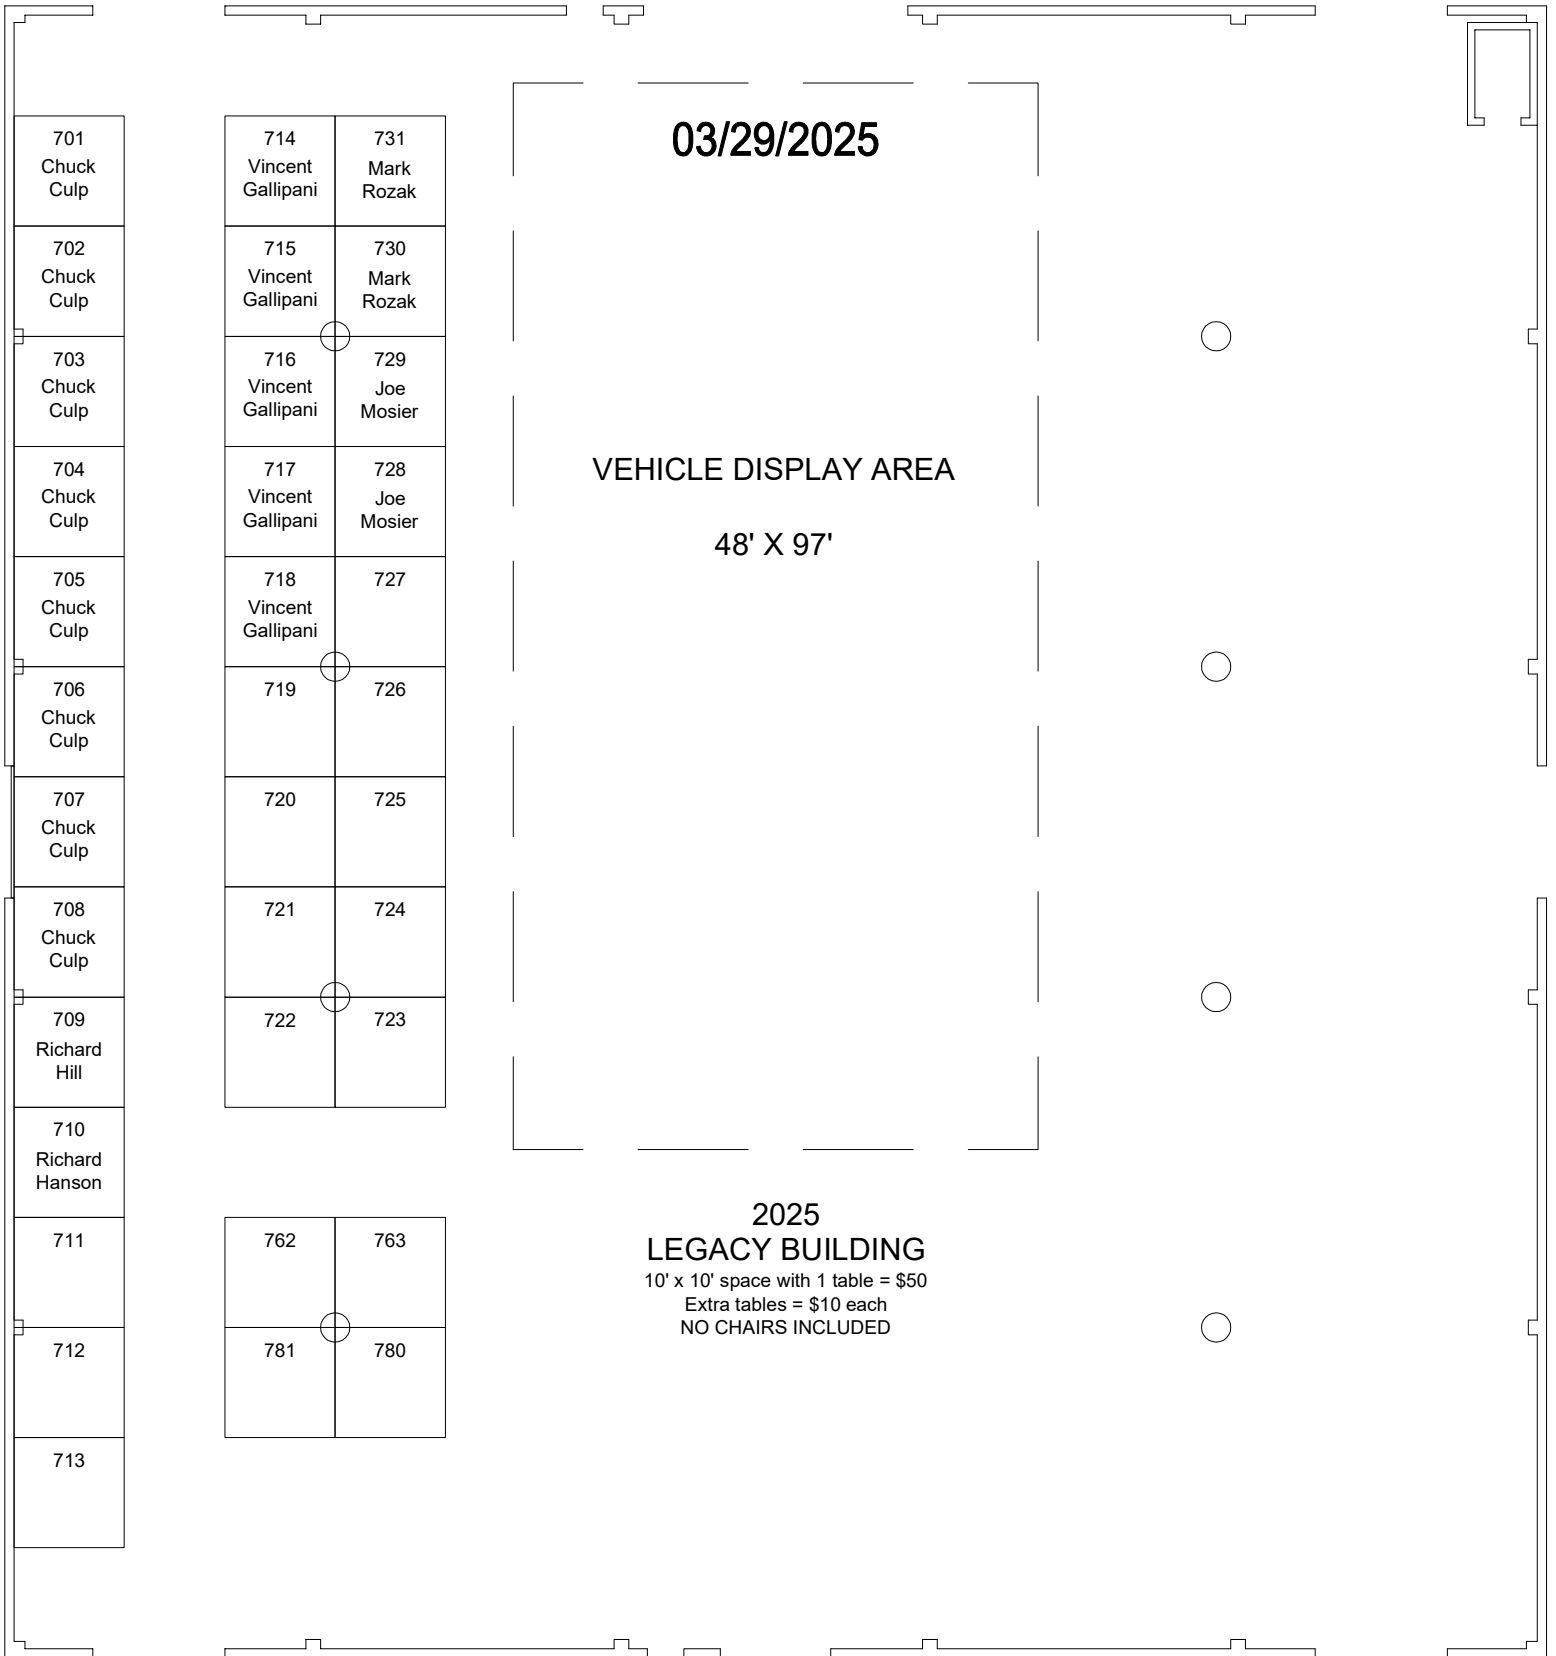

BUILDING L - LEGACY

FRONT FACING NORTH AND EAST MIDWAY

03/29/2025

VEHICLE DISPLAY AREA

48' X 97'

2025
LEGACY BUILDING

10' x 10' space with 1 table = $50
Extra tables = $10 each
NO CHAIRS INCLUDED

701
Chuck
Culp

702
Chuck
Culp

703
Chuck
Culp

704
Chuck
Culp

705
Chuck
Culp

706
Chuck
Culp

707
Chuck
Culp

708
Chuck
Culp

709
Richard
Hill

710
Richard
Hanson

711

712

713

714
Vincent
Gallipani

715
Vincent
Gallipani

716
Vincent
Gallipani

717
Vincent
Gallipani

718
Vincent
Gallipani

719

720

721

722

762

781

731
Mark
Rozak

730
Mark
Rozak

729
Joe
Mosier

728
Joe
Mosier

727

726

725

724

723

763

780