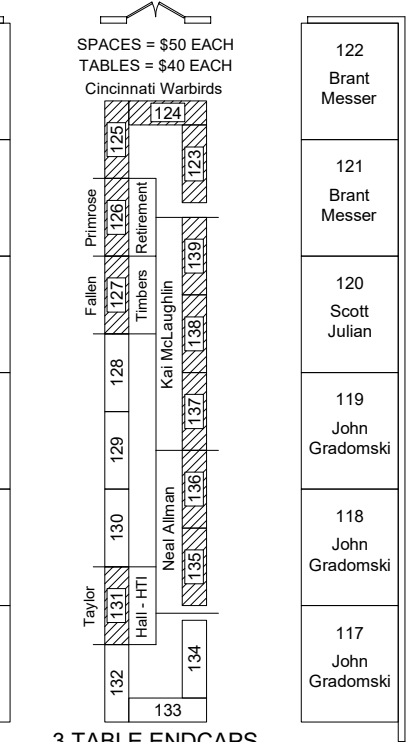

79		107	Gerald Leguire (2)
		108	Gerald Leguire
80		109	Cassie Guinta
		110	Cassie Guinta
		111	Cassie Guinta

3 TABLE ENDCAPS ARE SOLD TOGETHER

2025 BUILDINGS A & B
10' x 10' space with 1 table = \$50
Extra tables = \$10 each
NO CHAIRS INCLUDED