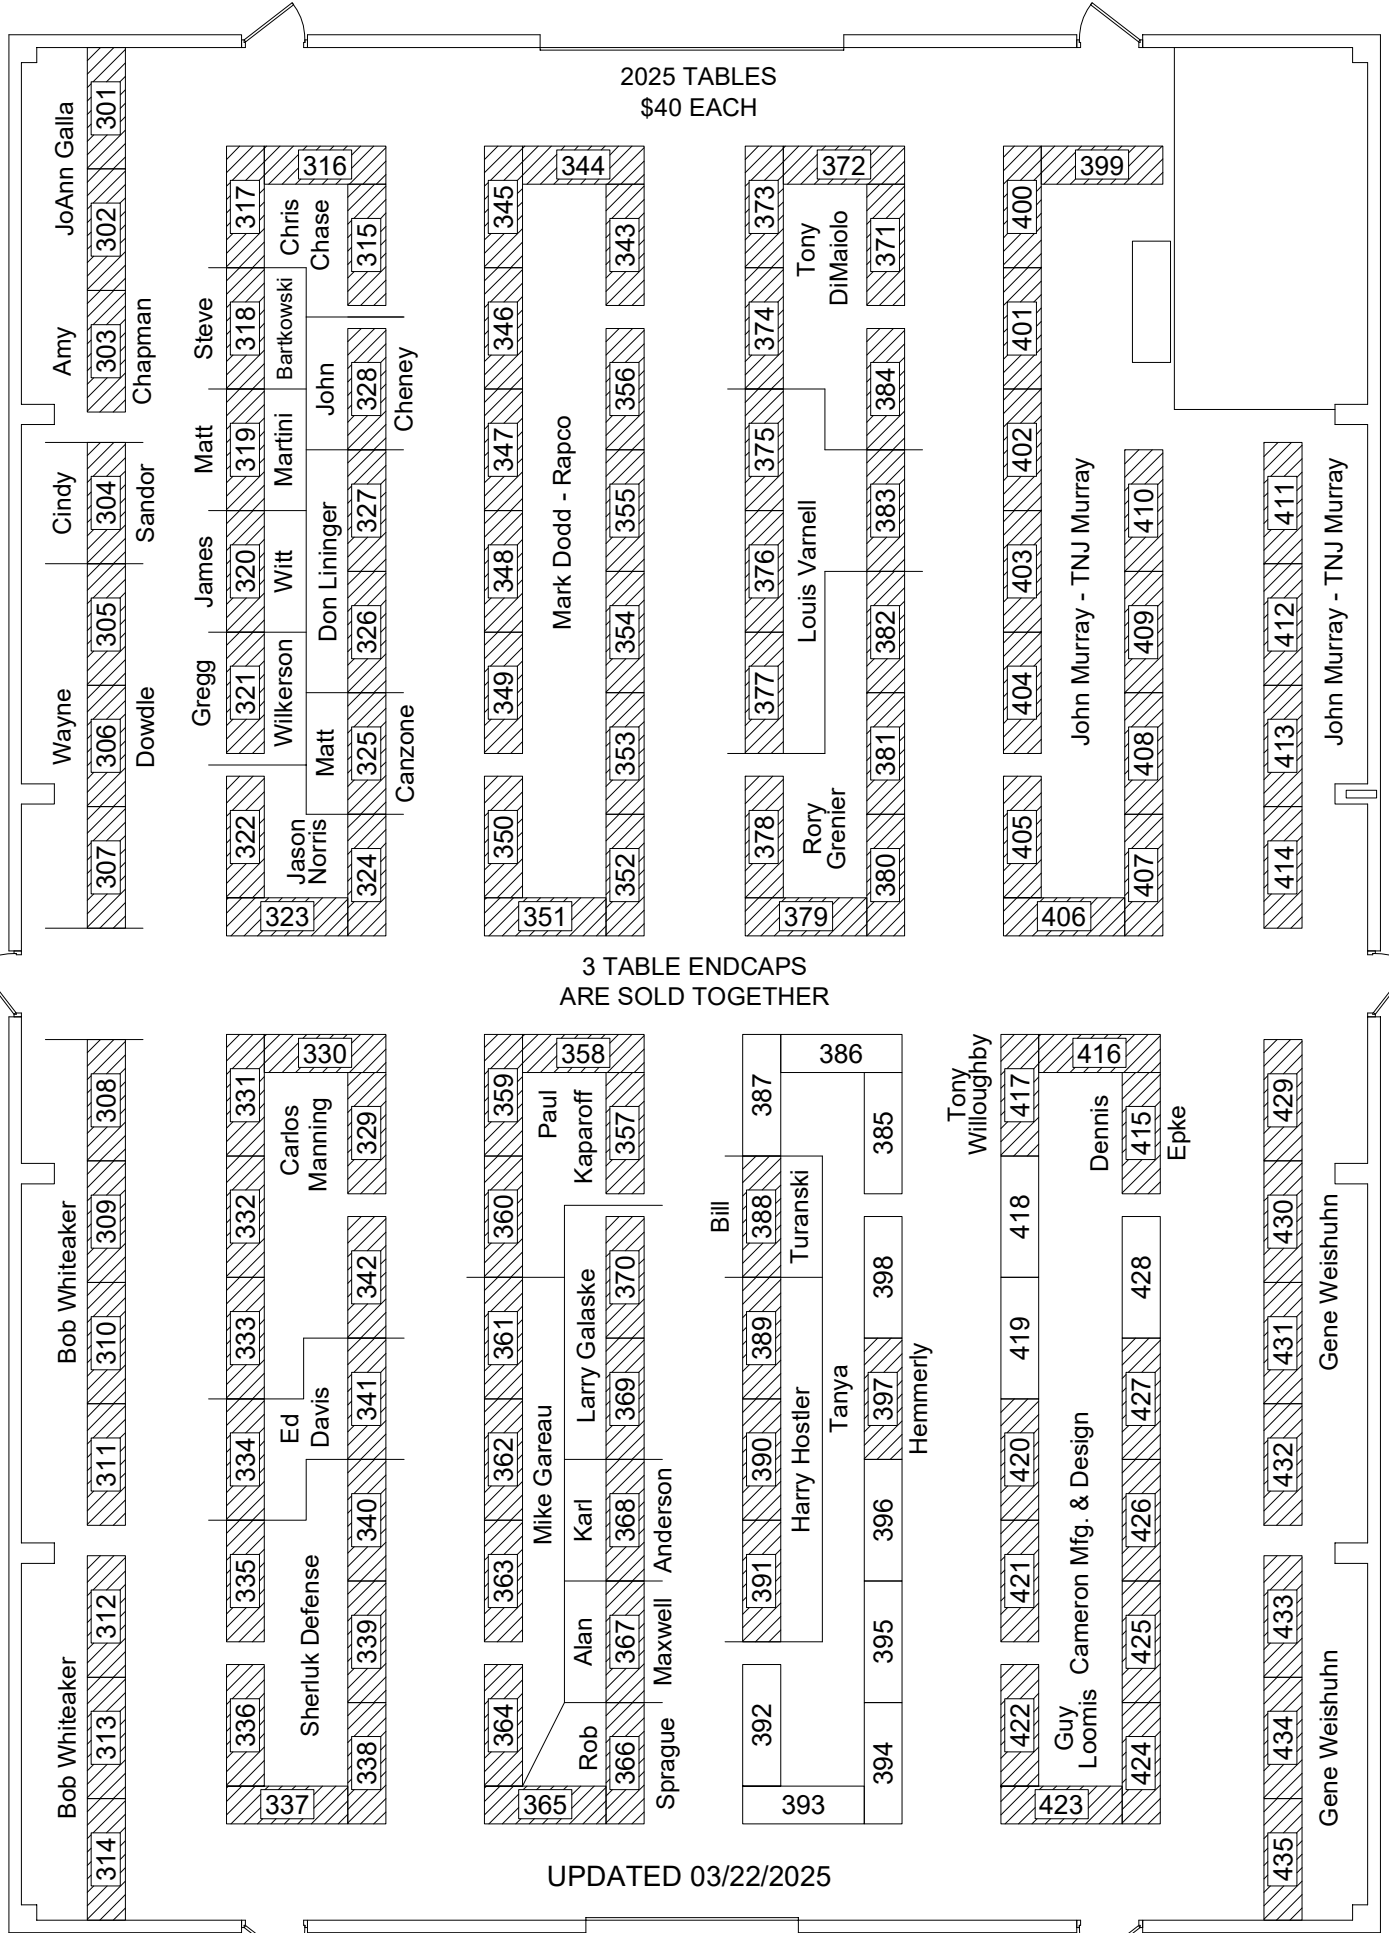

YOUTH BUILDING

FRONT FACING EAST AND MIDWAY

2025 TABLES
$40 EACH

3 TABLE ENDCAPS
ARE SOLD TOGETHER

UPDATED 03/22/2025